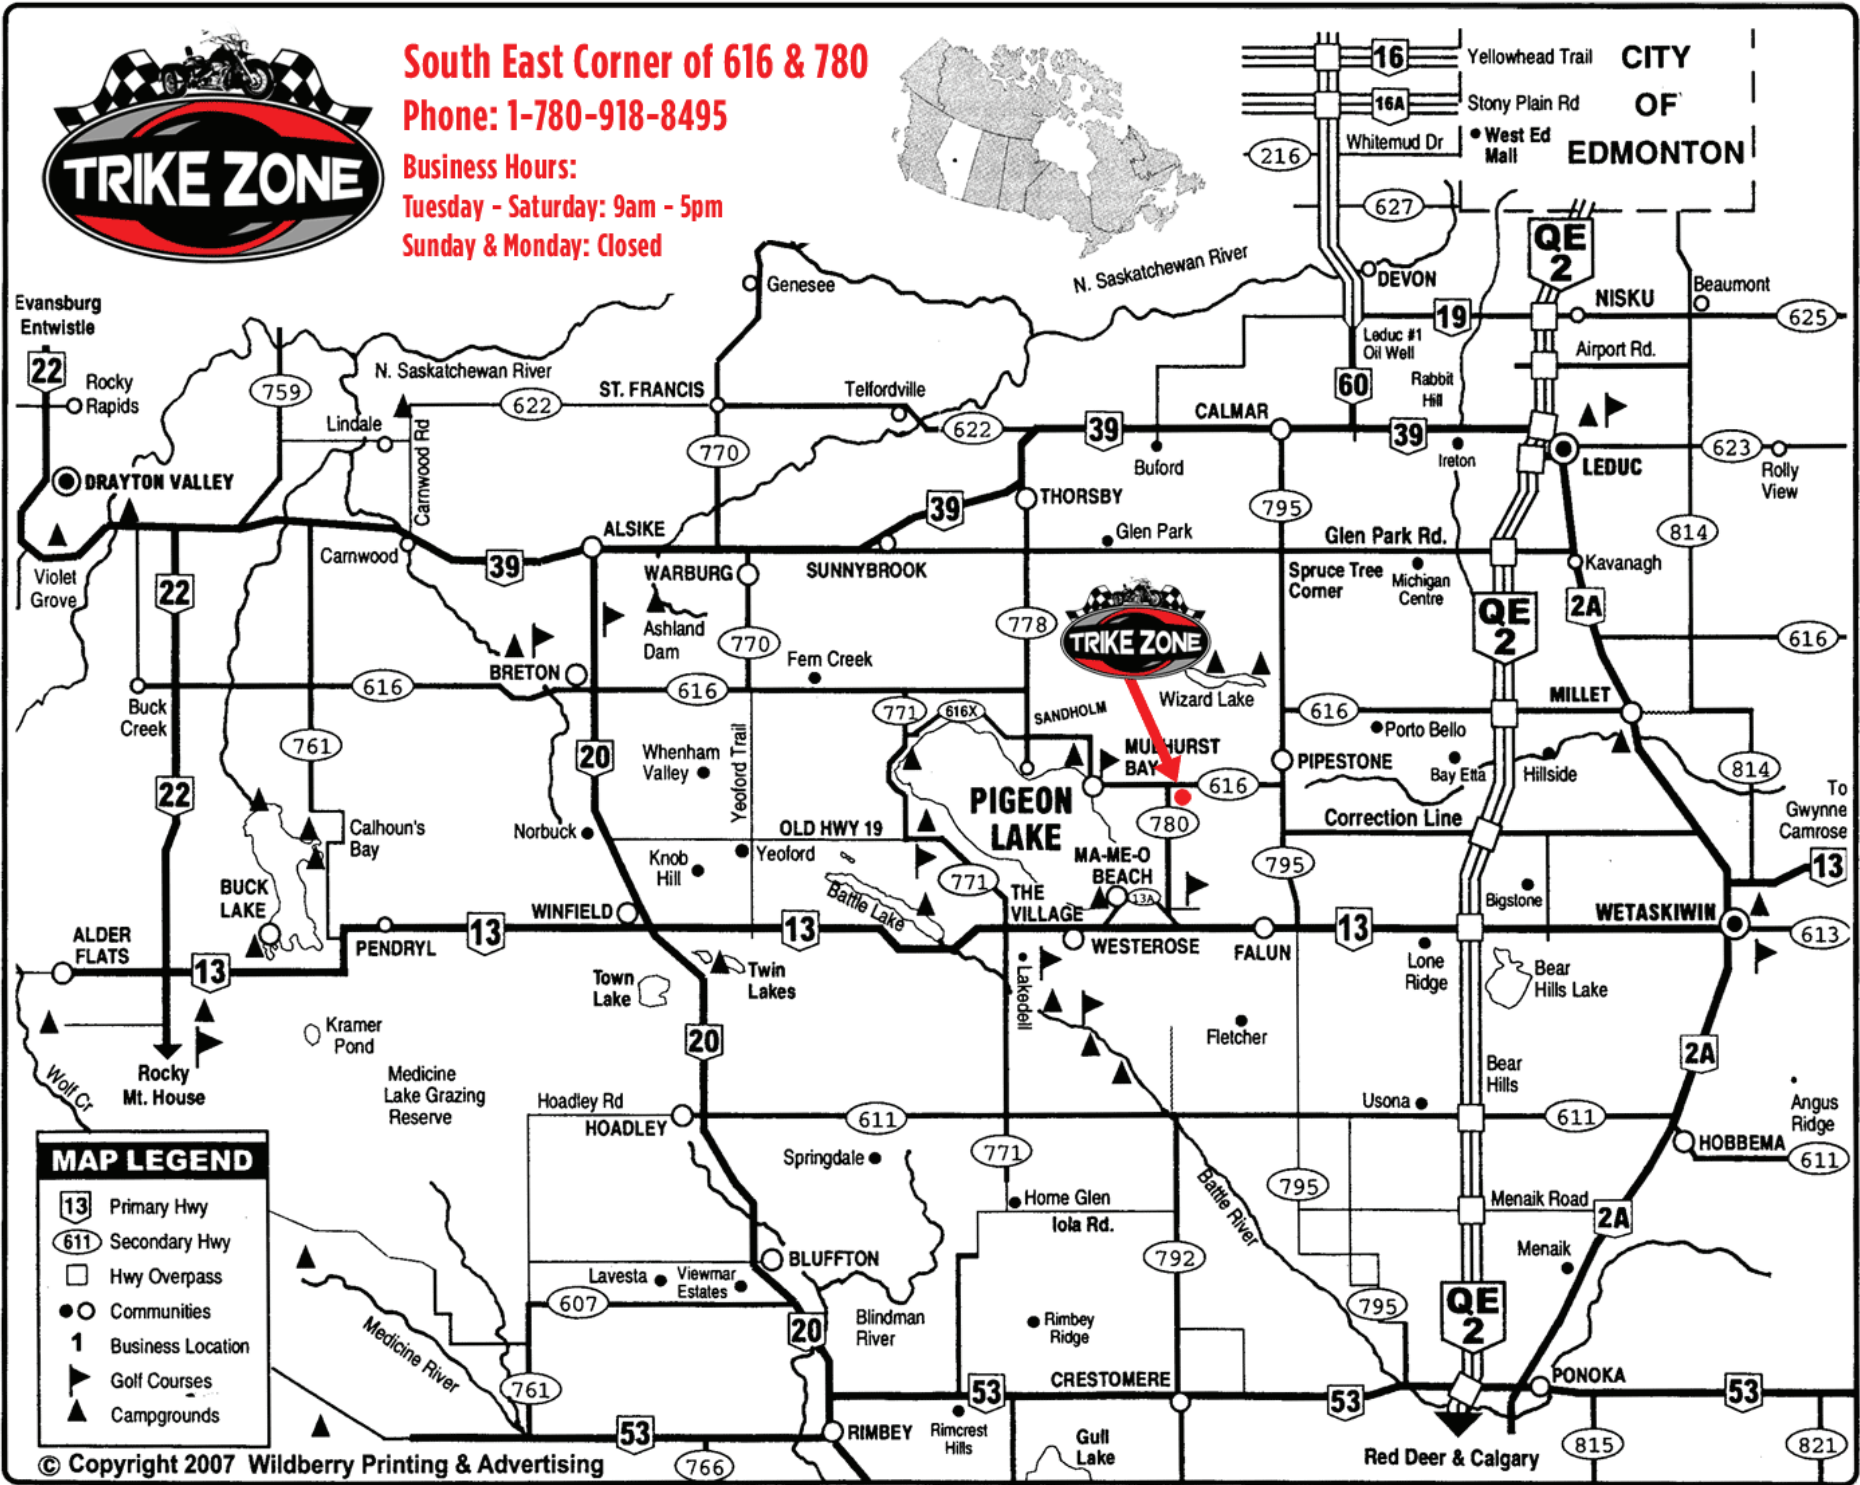

## South East Corner of 616 & 780

Phone: 1-780-918-8495

Business Hours:

Tuesday - Saturday: 9am - 5pm

Sunday & Monday: Closed

MAP LEGEND	
	Primary Hwy
	Secondary Hwy
	Hwy Overpass
	Communities
	Business Location
	Golf Courses
	Campgrounds