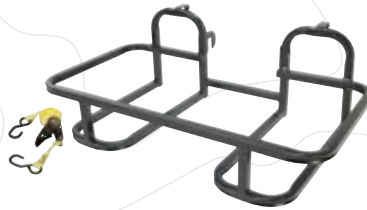

JUMPING JACK[®]
JUMP-UP TENT TRAILER

THE **ULTIMATE** CAMPING UTILITY TRAILER

JUMPING JACK
JUMP-UP TENT TRAILER

The Jumping Jack Trailer carries all of your gear and provides a large, comfortable living space while enjoying the great outdoors. No other tent trailer is as versatile. Whether you're out hunting, fishing, riding the trails or just out for an adventure, this rugged trailer will change the way you think about getting away.

Simply remove the tent package and configure the trailer to utility mode for all your weekend chores.

TRAILER ACCESSORIES

RAMPS

SAFETY BARS

PROPANE RACK

COOLER RACK

BOAT BAR

SMALL AWNING

LARGE AWNING

TABLE LEGS

LANTERN POST

KITCHENETTE TOP

HALF-BED EXTENSION CARPET

WATER RACK

SPARE TIRE STORAGE COVER

TRAILER SPECIFICATIONS

- Trailer Dimensions 92" wide x 12' long
- Coupler Ball Size 2" ball
- Electrical Seven-way round plug
- Exterior Info Heavy-duty tie down loops & side steps
- Trailer Lights Recessed lighting helps avoid damage
- Gross Axle Weight Rating (GAWR) 3,500 lbs. torsion axle
- Gross Vehicle Weight Rating (GVWR) 2,995 lbs.
- Total Weight (tent, trailer and frame) 1,245 lbs.
- Trailer Weight / Tent & Frame Weight 995 lbs./ 250 lbs
- Electric Brakes Optional