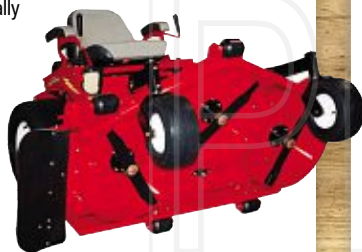

COUNTRY CLIPPER

THE FINEST ZTR ON THE MARKET!

Why not give Dad what he really wants this Father's Day!

Acreage Awesome, Farmer Friendly, & Commercial Capable!

WHAT MAKES US YOUR BEST CHOICE:

Value, Advantage, Benefits

1. **Independent Servicing Dealers** - Superior Product Support!
2. **Twin Stick or the INCREDIBLE Joy Stick Steering** - It is your choice on many models!
3. **Patented UNMATCHED Stand Up Deck** - Easy maintenance saves you money and time!
4. **Laminated Steel Decks** - Heavy Construction, and BULLNOSE Reinforced Decks make them virtually indestructible!
5. **Deep Deck** - 5" Deep Deck Disperses Gras more evenly and reduces clogging!
6. **U Shaped Front Carrier Frame** - Get Closer to what you Cut, Reduces Trimming!
7. **Well Balanced Machine** - Superior Weight / Balance Ratio for Optimum Traction!
8. **Maintenance Friendly Design** - Open Air System allows proper Cooling of Engine and Transmission, while Belts can be changed Hassle Free!
9. **Warranty Second To None** - Standard 2 Year Machine Warranty (Parts and Labor), also receive up to a 4 and 5 year Warranty on specific component (ask for details).
10. **Articulating Front Axle (some models) and Floating Deck** - Mow in Comfort and reduces Scalping!

WWW.TAITDISTRIBUTORS.CA
or WWW.COUNTRYCLIPPER.COM

ASK ABOUT OUR 0% APR FOR 54 MONTHS 54 EQUAL PAYMENT PROGRAM!

Purchase a County Clipper and take advantage YARD CARD: 0% Interest for 54 Months Equal Payments O.A.C. ($125 Processing Fee)

OTHER PRODUCTS AVAILABLE FROM MANY CLIPPER DEALERS:

SGC-544909B
Ryan Aerator
LA IV w/ Briggs

Reg $2,620.95
Spec $2,150

SGC-544423A Ryan
Aerator TracAire72
3Pt Hitch Cat 1

Reg $4,999
Spec $3,799

ER-6
Estate Rake 48"
A Great Worker

Reg $681.95
Spec $599

E-MBWT5BN Maxim
TrimMaster
w/ Steel Wheels

Reg $683.95
Spec $579

JM-36
Jari Monarch,
7 hp Kohler,
36" Sickle Mower