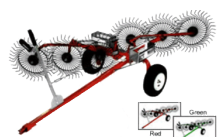

EDGE, EDGE XLT, CHALLENGER, CHARGER or DEFENDER.

This Kit NOT Avail on Wranglers.

The BEST Zero Turn Mowers for a Lot of REASONS!!

Also Available on Special Order from Trike Zone

MISC-PL410B **PLUGR** Aerator With Brigs Engine Sug List Price \$2,426.95

MISC-PL845 **PLUGR** Aerator 30" Wide Sug List Price \$4,413.95

E-MM20I Maxim Cultivator 2 Cycle Engine Sug List Price \$299.95

E-M30NB Maxim Mini Max Tiller 4 Cycle B&S Engine Sug List Price \$722.95

E-MS50B Maxim Full Size Tiller 4 Cycle B&S Engine Sug List Price \$763.95

DIXON, -New to Western Canada Dixon Walk Behind Push, OR Self Propelled Lawn Mowers Kohler and Honda Engines Sug List From \$298.95 to \$528.95

Dixon High Wheeled Trimmer With 625 Briggs Engine Sug List \$448.95

Dixon Tractors. Deck Ranges from 42", 46", 48", and 54". Kohler or Kawi Engines ONLY. Sug List from \$1,999.95 to \$3,876.95

MISC-ER-6 48" Estate Rake Sug List Price \$641.95

SPRING CLEANUP SPECIALS: YB-YBWB3-55B HD YORK Broom With Brigs Engine Sug List Price \$4245.95